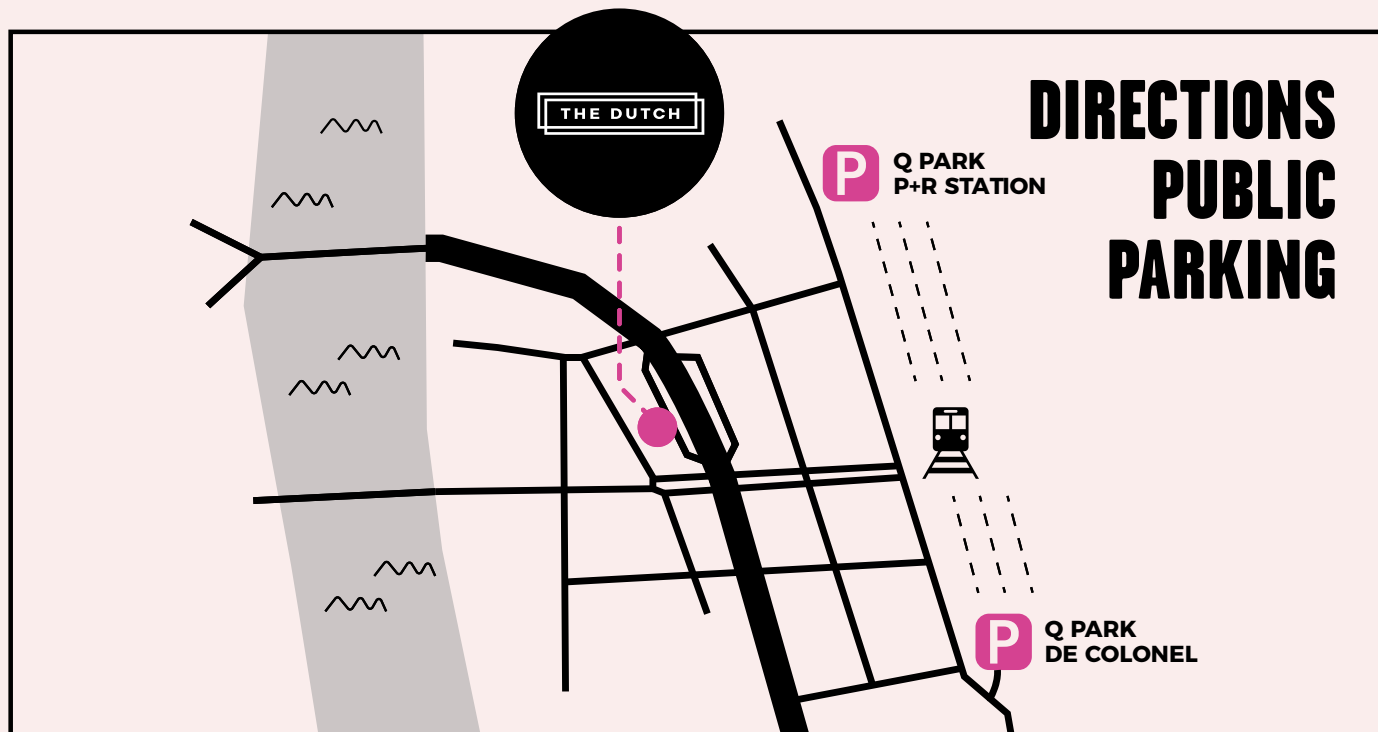

PUBLIC PARKING

€14,00 per 24 hours.

Q-PARK P&R STATION

A 5 minute walk from the hotel

[SEE GOOGLE MAPS](#)

Q-PARK COLONEL

A 8 minute walk from the hotel

[SEE GOOGLE MAPS](#)

Book your parking ticket directly via [Q-PARK](#) and enjoy several advantages.

(Q-Park Colonel only!)