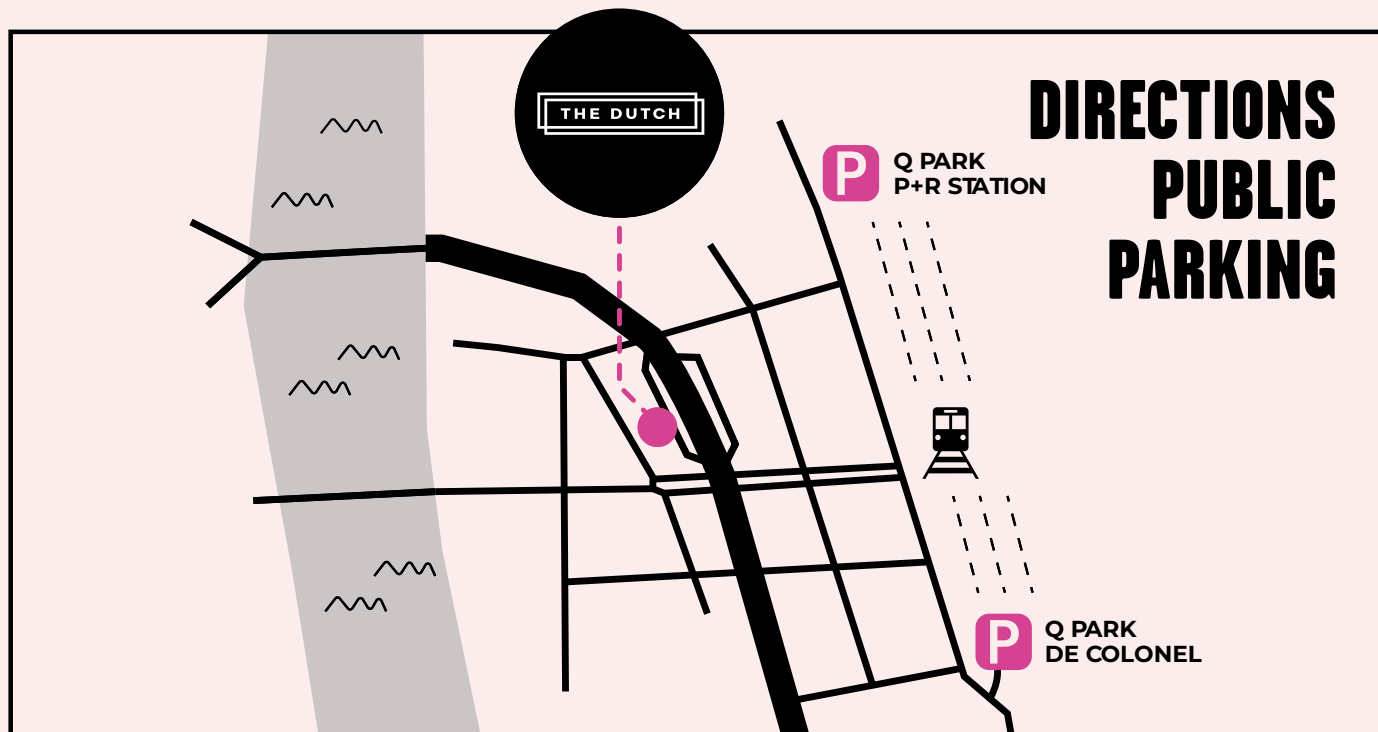

PUBLIC PARKING

€16,00 per 24 hours.

Q-PARK P&R STATION

A 5 minute walk from the hotel

[SEE GOOGLE MAPS](#)

Q-PARK COLONEL

A 8 minute walk from the hotel

[SEE GOOGLE MAPS](#)

Book your parking ticket directly via [Q-PARK](#) and enjoy several advantages.

(Q-Park Colonel only!)